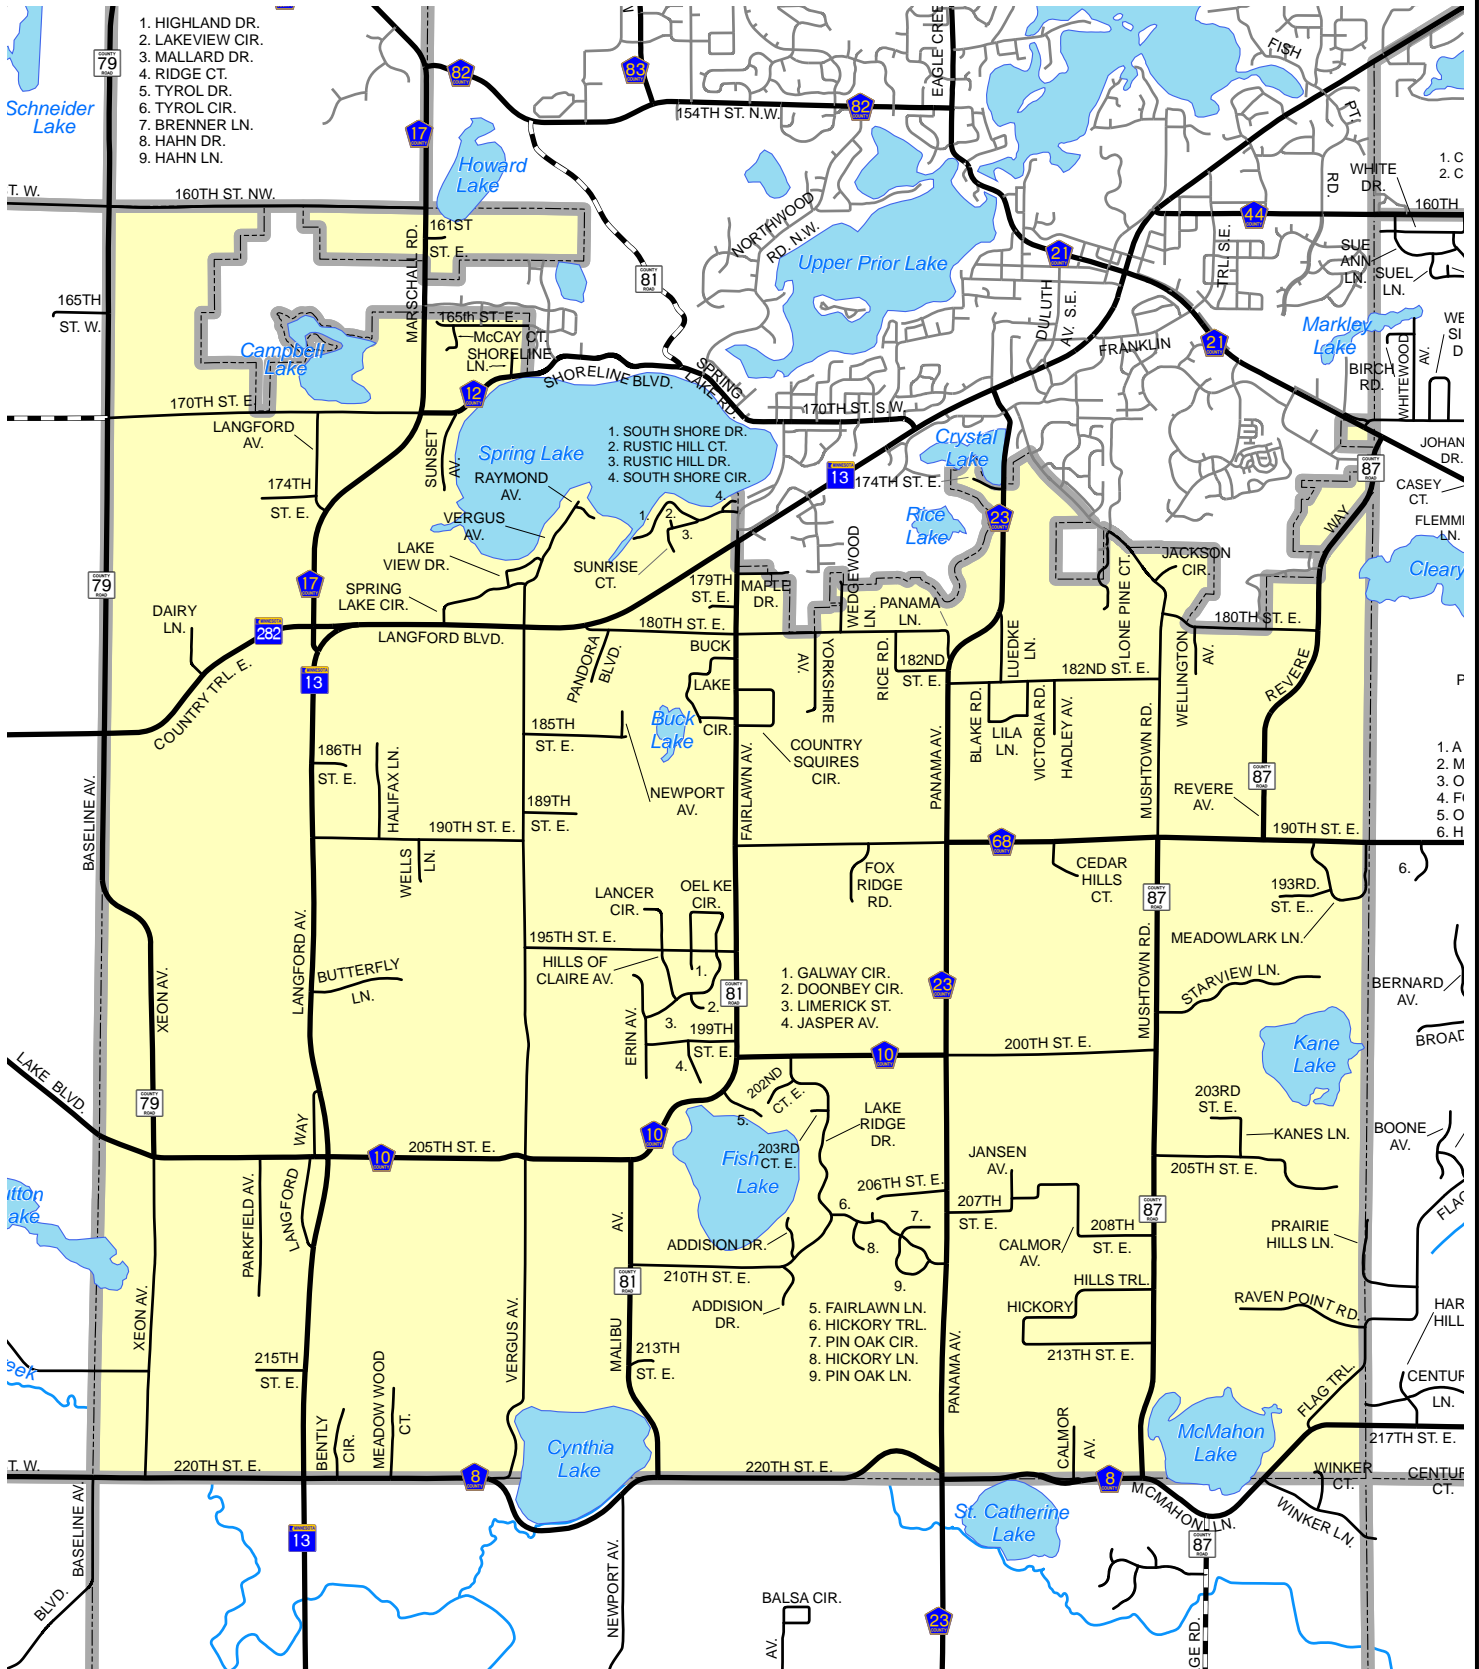

# Spring Lake Township

Scott County, MN

This drawing is neither a legally recorded map nor a survey and is not intended to be used as one. This drawing is a compilation of records, information, and data located in various city, county, and state offices, and other sources affecting the area shown, and is to be used for reference purposes only. Scott County is not responsible for any inaccuracies herein contained. If discrepancies are found, please contact the Scott County Surveyors Office.

Map Created By: Scott County GIS Dept. - 9/1/2009